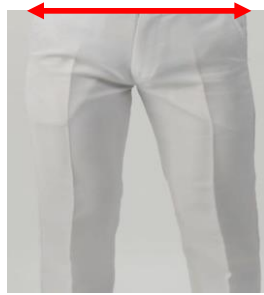

MEASUREMENT CHART

Socks			
Size	L	XL	XXL
Length (inch)	7.5	8.5	9.5

Pants/Shorts								
Size	26	28	30	32	34	36	38	40
Waistline (inch)	26	28	30	32	34	36	38	40

*PE shorts sizes follows the PE shirt's sizing.